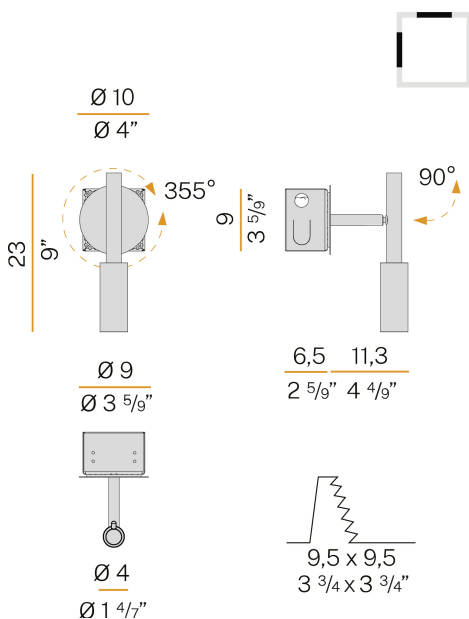

### Data sheet

CODE	X07317.001.0501
SYSTEM POWER CONSUMPTION	6,5W
EFFICACY	56.5lm/W
LIGHT SOURCE	LED
LIGHT SOURCE LIFETIME	L70 (B50) 80.000h
COLOUR TEMPERATURE	2700K Ra>90
LIGHT DISTRIBUTION	adjustable
POWER SUPPLY	220-240V AC
FREQUENCY	50/60Hz
ELECTRICAL CONFIGURATION	ON-OFF
DRIVER	integrated included
NOMINAL LUMINOUS FLUX	475lm
LUMEN OUTPUT	339lm
EFFICIENCY	71.4%
WEIGHT	1,09 Kg
PROTECTION DEGREE	IP20
COLOUR TOLLERANCES	SDCM 3
PACKING DIMENSIONS (CM)	14,0 x 24,0 x 29,0

Turned brass end cap in polyacrylic paint.

Recessed housing for masonry or plasterboard, in pickled sheet metal in polyacrylic paint.

Pickled sheet metal brackets for plasterboard fixing.

Built-in hole dimension: 95x95mm (3,7x3,7")

### Technical drawing